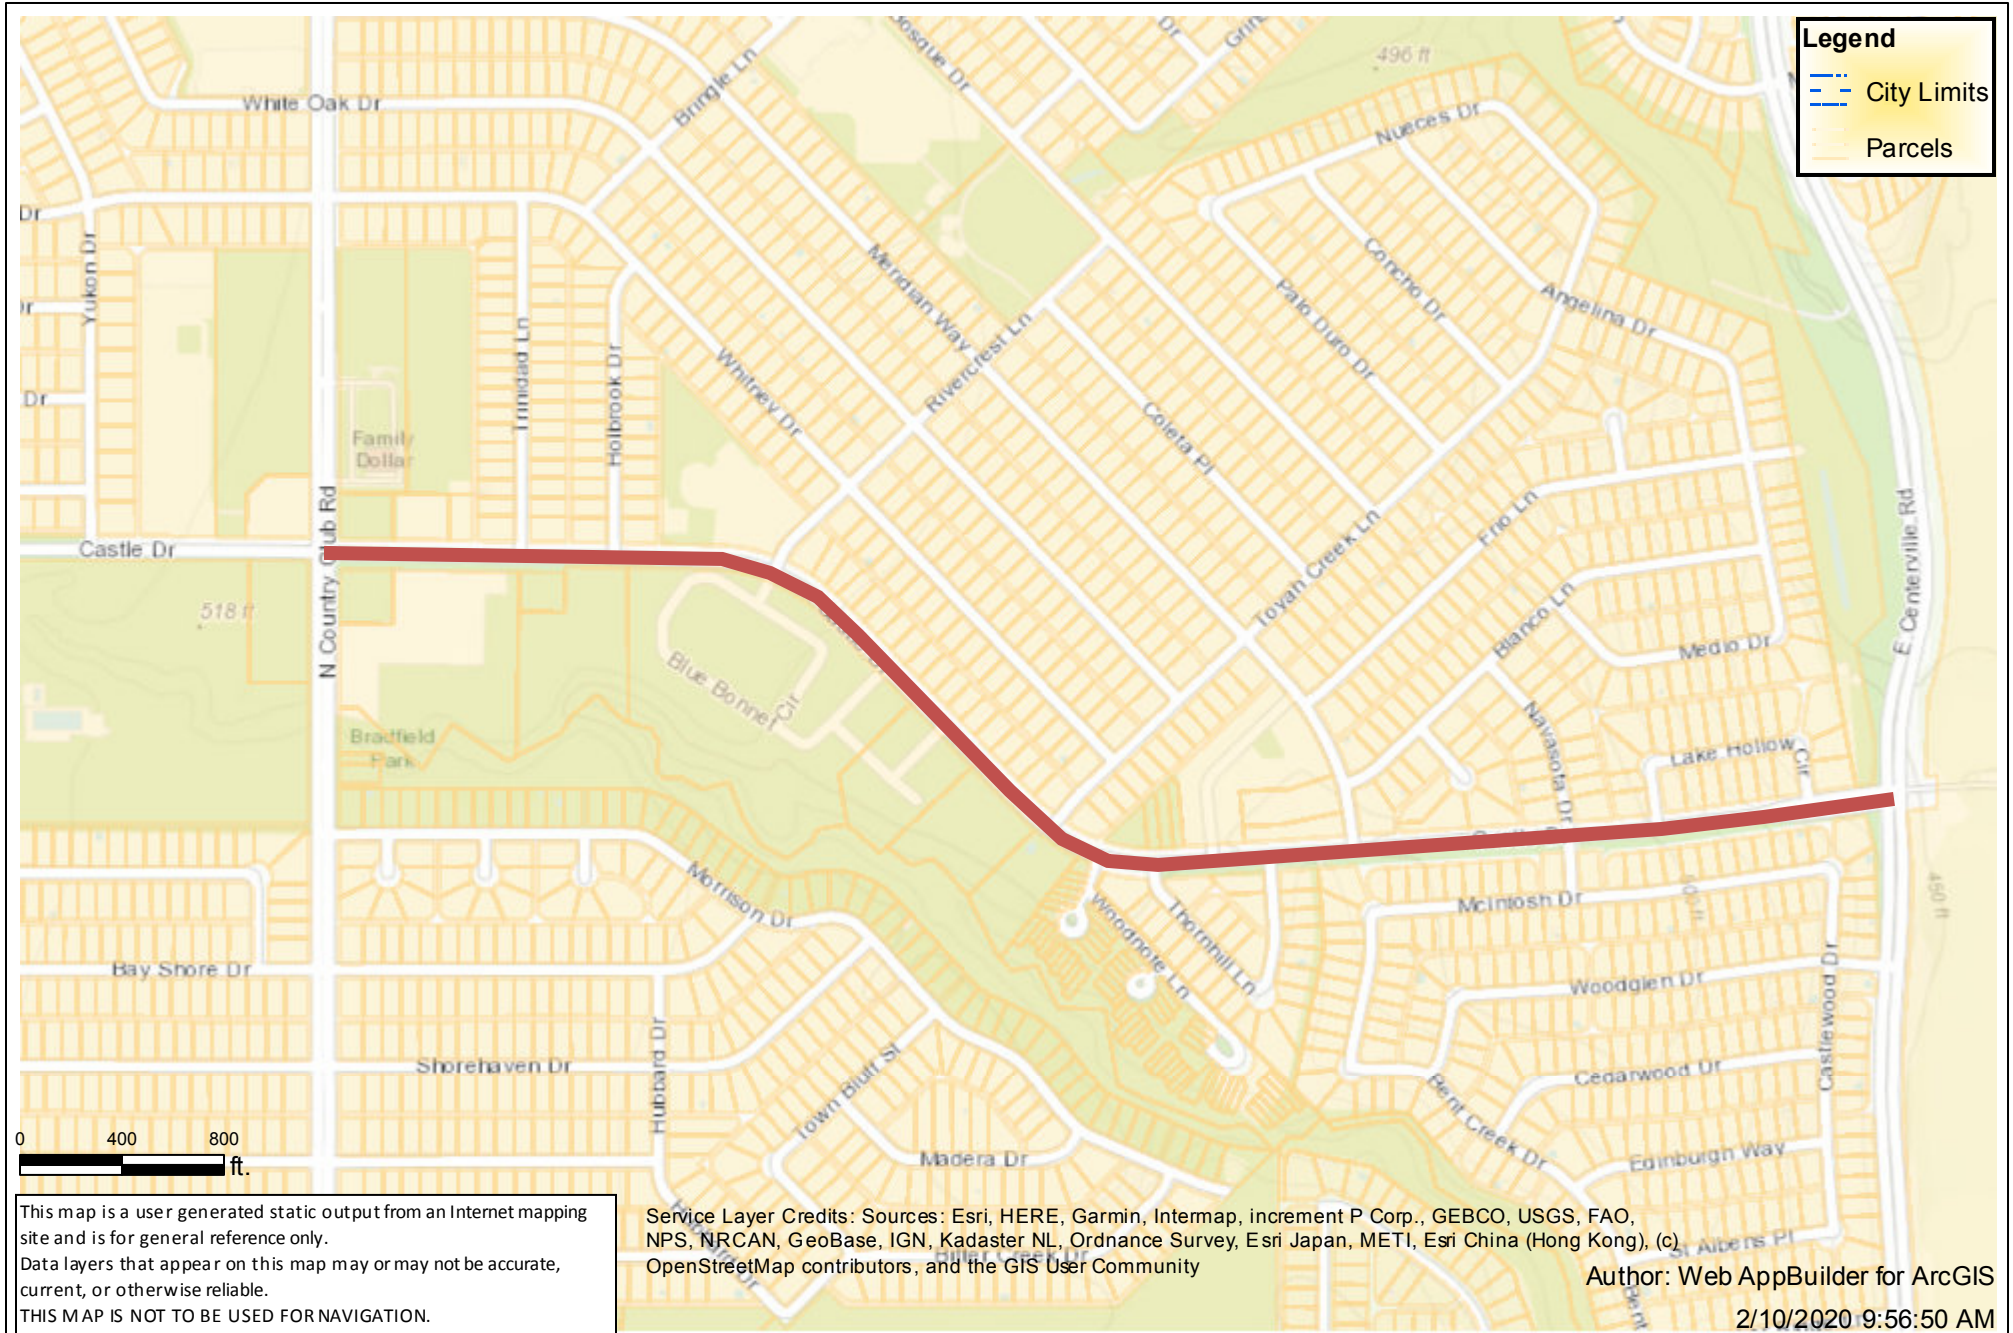

Castle Road - Mill and Overlay

Legend

- City Limits
- Parcels

0 400 800
ft.

This map is a user generated static output from an Internet mapping site and is for general reference only.
Data layers that appear on this map may or may not be accurate, current, or otherwise reliable.
THIS MAP IS NOT TO BE USED FOR NAVIGATION.

Service Layer Credits: Sources: Esri, HERE, Garmin, Intermap, increment P Corp., GEBCO, USGS, FAO, NPS, NRCAN, GeoBase, IGN, Kadaster NL, Ordnance Survey, Esri Japan, METI, Esri China (Hong Kong), (c) OpenStreetMap contributors, and the GIS User Community
Author: Web AppBuilder for ArcGIS
2/10/2020 9:56:50 AM