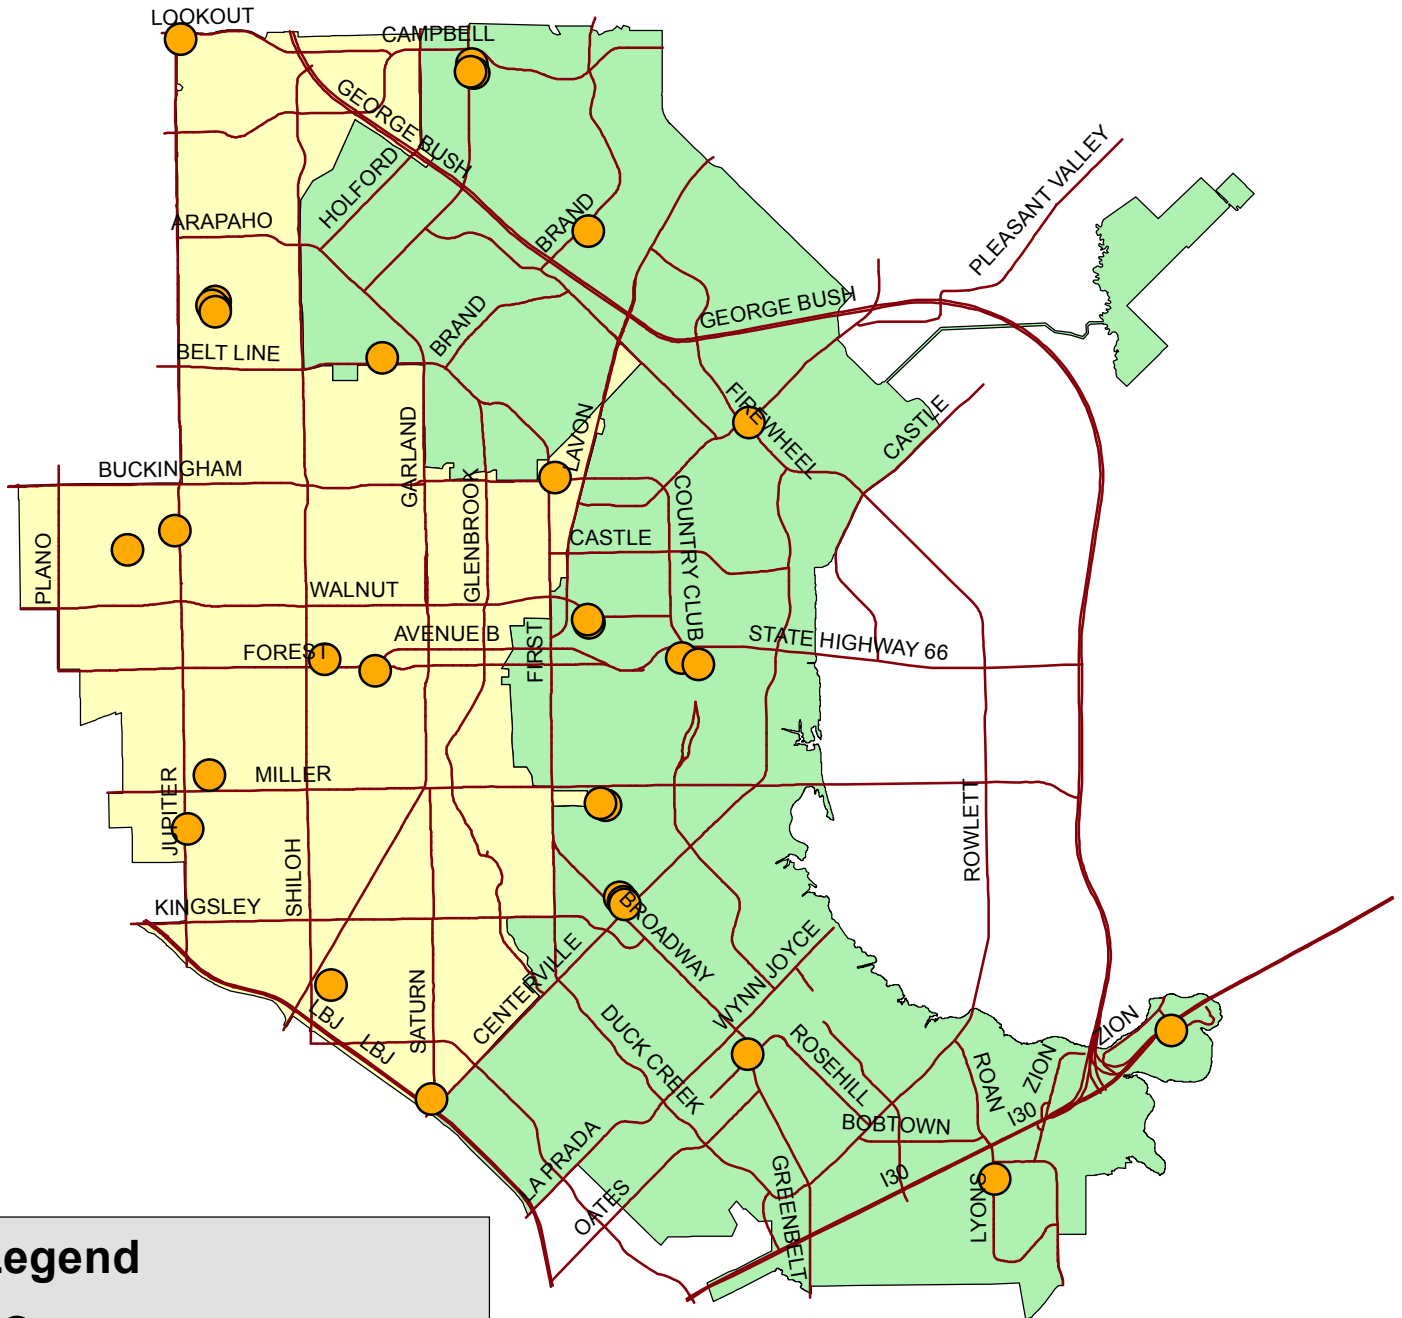

Garland Water Weekly Sampling Sites

Legend

-  Sampling_Sites
-  GIS.MAJOR_ROADS
-  WEST PRESSURE ZONE
-  EAST PRESSURE ZONE